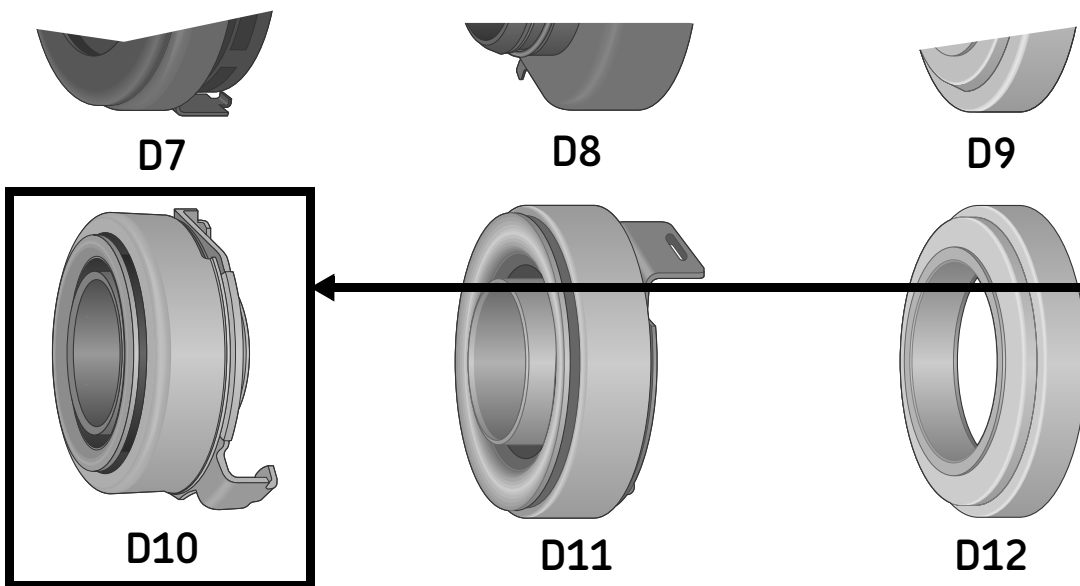

HOW TO USE THIS CATALOGUE

Manufacturers and models	Engine type	Gearbox type	Model year	Remarks	Designation of the clutch release bearing
Example: ALFA ROMEO					
145					
1.4	AR 33501		07-94 → 12-96		VKC 2123
1.4 16V	AR 33503, AR 38501		12-96 → 01-01	→ Mot. 374357	VKC 2168
1.4 16V	AR 33503, AR 38501		12-96 → 01-01	→ Mot. 374358	VKC 2501
1.6	AR 33201		10-94 → 12-96		VKC 2123
1.6 16V	AR 38201, AR 67601		12-96 → 01-01		VKC 2501
1.7 16V	AR 33401		10-94 → 12-96		VKC 2123
1.8 16V	AR 32201, AR 38401, AR 67106		12-96 → 01-01		VKC 2501
2.0 16V	AR 32301, AR 67204		10-95 → 01-01		VKC 2501
1.9 TD	AR 33601, AR 67501		10-96		VKC 2501

DIMENSIONAL AND VISUAL IDENTIFICATION

	d	D	h	W		d	D	h	W		
VKC 1000	34.1	34.1 / 60	16	72	D1	VKC 2500	28	39.5	47.2	90.2	D10
VKC 2025	33	33	18	71.5	D1	VKC 2501	28	39.5	40.2	90.2	D10
VKC 2045	34	42 / 56	24.2	37.9	D2	VKC 2514 C	30	42 / 56	24.3	66.2	D7
VKC 2051	33	39.5	24	66	D10	VKC 2515	33	52	22.8	40	D24
VKC 2054 C	25	36 / 50	21	36	D2	VKC 2516	24.3	40.2/43.5	18.5/20	61.7	D10
VKC 2064	26.5	39.5	33.5	30.7	D31	VKC 2518 C	24	40/43		29	D10
VKC 2065	32	42 / 56			D32